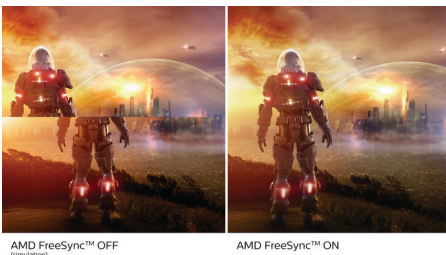

Immersive visuals

- VA display delivers awesome images with wide viewing angles
- 16:9 Full HD display for crisp detailed images
- SmartContrast for rich black details

The gaming advantage is yours

- AMD FreeSync™ Premium; tear free, stutter free, fluid gaming
- 144Hz refresh rates for ultra-smooth, brilliant images
- 1ms (MPRT) fast response for crisp image and smooth gameplay
- SmartImage game mode optimized for gamers
- Ultra Wide-Color wider range of colors for a vivid picture

Features designed for you

- Less eye fatigue with Flicker-free technology
- LowBlue Mode for easy on-the-eyes productivity

PHILIPS

Highlights

VA display

Philips VA LED display uses an advanced multi-domain vertical alignment technology which gives you super-high static contrast ratios for extra vivid and bright images. While standard office applications are handled with ease, it is especially suitable for photos, web-browsing, movies, gaming, and demanding graphical applications. It's optimized pixel management technology gives you 178/178 degree extra wide viewing angle, resulting in crisp images.

AMD FreeSync™ Premium

Gaming shouldn't be a choice between choppy gameplay or broken frames. AMD FreeSync™ Premium equips serious gamers with a fluid, tear-free gameplay experience at peak performance. There are no compromises, game confidently with a high refresh rate, low framerate compensation, and low latency.