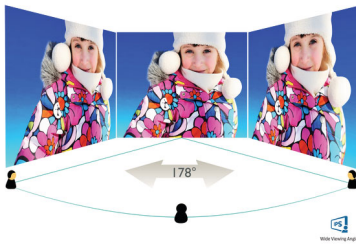

Philips
Full HD LCD monitor

V Line

24 (23.8" / 60.5 cm diag.)
1920 x 1080 (Full HD)

243V7QDAW

Vivid, crisp images, from edge-to-edge

A perfect all around display with stunning images that stretch from edge-to edge, made easy on the eyes, in a compact slim design.

Perfectly designed for your space

- VESA mount allows for flexibility

PHILIPS

Full HD LCD monitor
V Line 24 (23.8" / 60.5 cm diag.), 1920 x 1080 (Full HD)

243V7QDAW/75

Highlights

IPS technology

IPS displays use an advanced technology which gives you extra wide viewing angles of 178/178 degree, making it possible to view the display from almost any angle. Unlike standard TN panels, IPS displays gives you remarkably crisp images with vivid colors, making it ideal not only for Photos, movies and web browsing, but also for professional applications which demand color accuracy and consistent brightness at all times.

16:9 Full HD display

Picture quality matters. Regular displays deliver quality, but you expect more. This display features enhanced Full HD 1920 x 1080 resolution. With Full HD for crisp detail paired with high brightness, incredible contrast and realistic colors expect a true to life picture.

EasyRead mode

EasyRead mode for a paper-like reading experience

Specifications

Picture/Display

- LCD panel type: IPS technology
- Backlight type: W-LED system
- Panel Size: 23.8 inch / 60.5 cm
- Effective viewing area: 527.04 (H) x 296.46 (V)
- Aspect ratio: 16:9
- Optimum resolution: 1920 x 1080 @ 60 Hz
- Pixel Density: 93 PPI
- Response time (typical): 5 ms (GtG)*
- Brightness: 250 cd/m²
- SmartContrast: 10,000,000:1
- Contrast ratio (typical): 1000:1
- Pixel pitch: 0.275 x 0.275 mm
- Viewing angle: 178° (H) / 178° (V), @ C/R > 10
- Flicker-free
- Display colors: 16.7 M
- Scanning Frequency: 30 -83 kHz (H) / 56 -76 Hz (V)
- LowBlue Mode
- sRGB