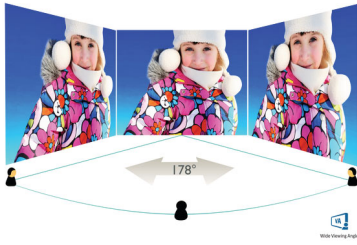

Highlights

VA display

Philips VA LED display uses an advanced multi-domain vertical alignment technology which gives you super-high static contrast ratios for extra vivid and bright images. While standard office applications are handled with ease, it is especially suitable for photos, web-browsing, movies, gaming, and demanding graphical applications. Its optimized pixel management technology gives you 178/178 degree extra wide viewing angle, resulting in crisp images.