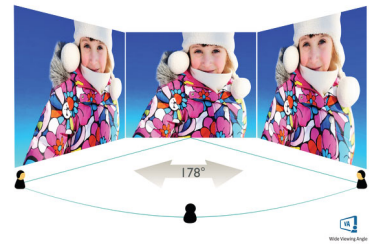

VA display

Philips VA LED display uses an advanced multi-domain vertical alignment technology which gives you super-high static contrast ratios for extra vivid and bright images. While standard office applications are handled with ease, it is especially suitable for photos, web-browsing, movies, gaming, and demanding graphical applications. It's optimized pixel management technology gives you 178/178 degree extra wide viewing angle, resulting in crisp images.