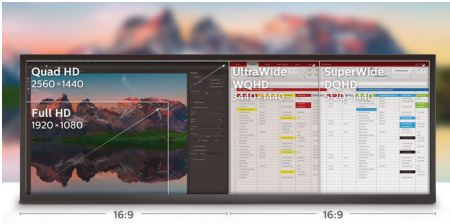

red dot award 2018  
winner

**PHILIPS**

32:9 SuperWide curved LCD display  
P Line 49 (48.8" / 124 cm diag.), Dual Quad HD (5120 x 1440)

499P9H1/75

## 32:9 SuperWide

32:9 SuperWide 49" screen, with 5120 x 1440 resolution, is designed to replace multiscreen setups for massive wide view. It's like having two 27" 16:9 Quad HD displays side-by-side. SuperWide monitors offer screen area of dual monitors without the complicated setup.