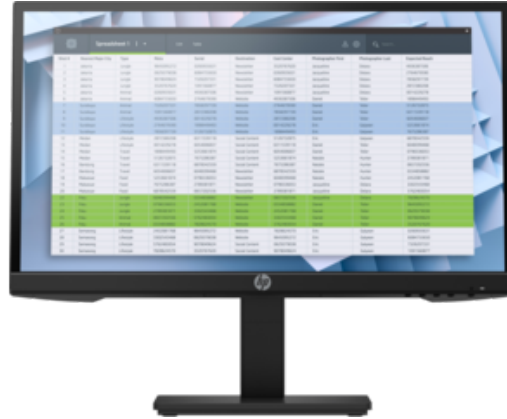

## The amazingly affordable business display

Put your content front and center on the HP P22h G4 FHD Height Adjust Monitor. The stylish, sleek design delivers essential presentation features, comfort adjustability, and advanced connectivity at a remarkable price point.

### Crisp image clarity for all your content

Easily navigate your documents and spreadsheets on the ample 21.5-inch diagonal Full HD IPS screen with vibrant 1920 x 1080 resolution.

### Stylishly designed

Complement your workspace with a contemporary display that has a 3-sided micro-edge bezel for unlimited sightlines and virtually seamless multi-display<sup>[1]</sup> setups. See clearly from almost anywhere in the room with 178° viewing angles.