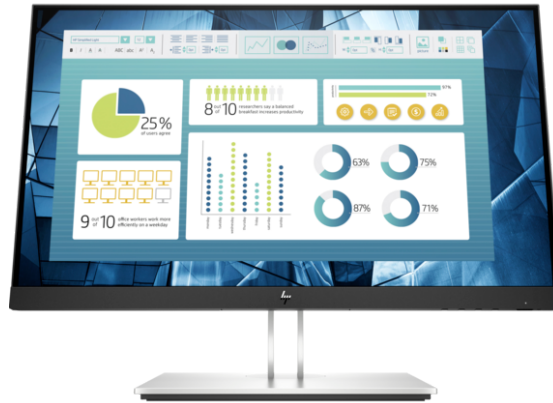

## Enhance your entire viewing experience

Work comfortably and stay focused with the optimized ergonomics and Full HD resolution of the HP E22 G4 FHD Monitor with HP Eye Ease that is designed around you. Make life easy for IT with remote manageability.

### Total comfort begins with HP Eye Ease

Keep your eyes comfortable through the work day with HP Eye Ease, our first built-in, always-on blue light filter that presents your vivid content with zero impact on your color accuracy, no OSD required.

### Personalize your view

Never lose a moment of productivity with 4-way monitor adjustability that lets you find your sweet spot, a 3-sided micro-edge, flicker-free 21.5" diagonal screen that reveals more of your work, and Full HD resolution for crisp visuals from any angle.

### Find your comfort zone

Work comfortably with adjustable tilt, height, and swivel settings. Use pivot rotation to conveniently customize portrait or landscape views on multiple monitors. <sup>[2]</sup>