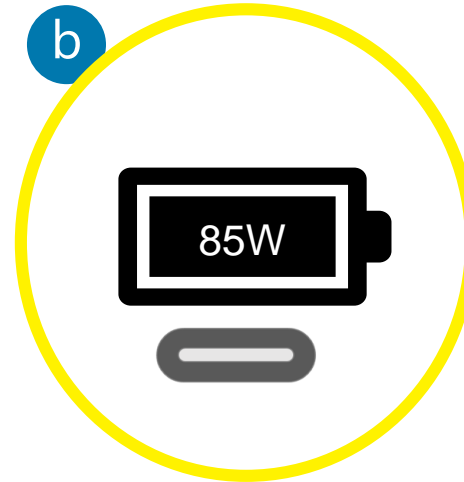

NEW Dual 4K Docking Station with 85W power delivery

SD4750P USB-C & USB 3.0 Dual 4K with 85W power delivery

Front

Back

Product Features

- **Video port:**
 - ✓ Video One: choose one of DP 1.2++ or HDMI 2.0 (up to 4K/60Hz)
 - ✓ Video Two: choose one of DP 1.2++ or HDMI 2.0 (up to 4K/60Hz)
- **Power Delivery:**
 - ✓ Charging laptop (up to 85W)
 - ✓ K38310, 60W power splitter compatible to legacy power plugs
- **Expansion ports for a workstation setup**
 - ✓ Front:
 - 1x USB-C 3.1 Gen1 5Gbps (5V/3A)
 - 1x USB-A 3.1 Gen1 5Gbps (5V/2.4A)
 - 1 x audio jack
 - 1 x microphone jack
 - ✓ Rear:
 - 4 x USB-A 3.1 Gen1, 5Gbps (5V/0.9A)
 - 1 x 1Gbps Ethernet port
 - 1 x USB-C 3.1 Gen1 upstream port
- **1M USB-C to USB-C cable with USB3.0 adapter included**
- **DockWorks compatible**
- **Kensington Security Slot**
- **Power button plus 2 LED indicators**
- **TAA**

Code	Options	RRP
K39105NA	Kensington SD4750P Dual 4K Docking Station	\$429.00

SD4750P USB-C/USB 3.0 DisplayLink Dual 4K Dock

Feature

Dual 4K "HDMI / DP 1.2" video output

85W Power Delivery
(K38310WW, 60W power Splitter compatible)