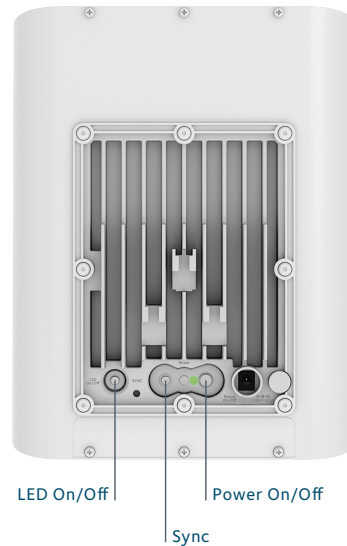

¹Orbi Router required (sold separately)