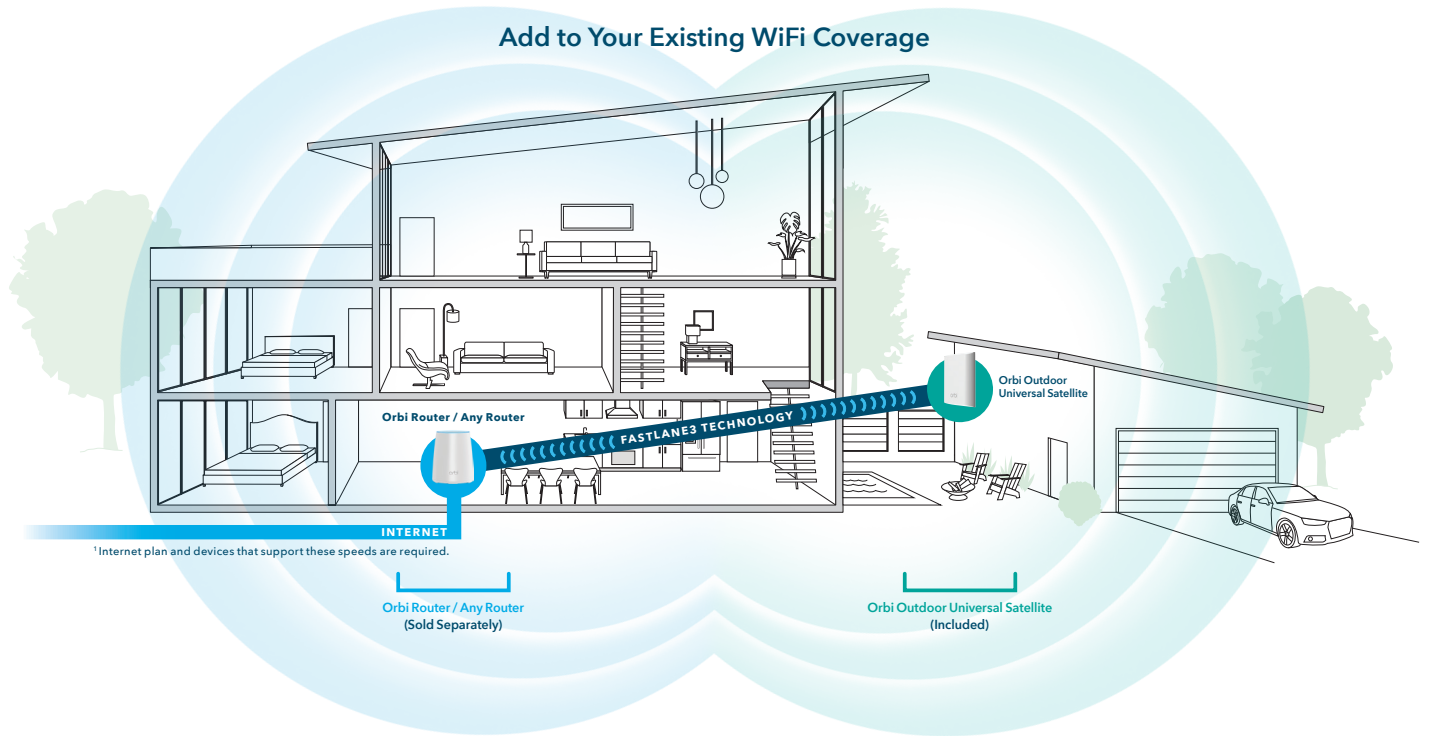

Add Coverage Outdoors.

Stronger and faster WiFi outdoors. Extend your WiFi to the pool or the shed.

DIY Installation.

Simple browser setup as an extender with your existing router. No professional installation skills required.

Weather-resistant. Wall Mountable.

Easily place on the wall and designed to withstand the rain and sun.

¹Orbi Router required (sold separately)

High Performance AC3000 Outdoor WiFi Mesh Extender and Add-on Satellite

Data Sheet

RBS50Y

House Diagram

Orbi Outdoor Satellite (RBS50Y)

¹Orbi Router required (sold separately)

High Performance AC3000 Outdoor WiFi Mesh Extender and Add-on Satellite

Data Sheet

RBS50Y

What's In the Box?

- One (1) Orbi Outdoor Universal Satellite (RBS50Yv2)
- One (1) 12V/2.5A power adapter
- One (1) wall mount, bracket and screws
- Quick start guide

What Do I Need for Orbi Satellite to Work?